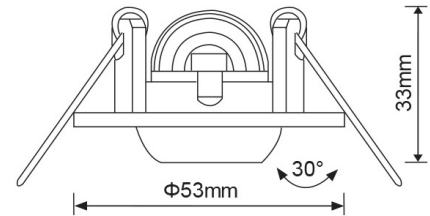

TECHNICAL DATASHEET

RITA-3 1W POWERLED

01-07-2020

VT/RITA-3/1W/PLED/30K/Φ20MM/220V/MINI LED DOWNLIGHT

NOTES

General Informations

Stock Code	2021600
HSC/GTIP Code	9405.10.91.50.00
EAN-13 (Inbox Barcode)	8680168588408
ITF-14 (Outbox Barcode)	28680168588402

Lighting Characteristics

Luminous Flux	1500 lumen
Time for 60% of Lumen	<0.5 seconds
Light Beam Angle	60°-120°
Flicker	No
LED Type	POWERLED

Electrical Characteristics

Current Type	AC
Operation Voltage	110-220 Volt
Operation Frequency	50/60 Hertz
Electrical Current	0,01 Amper
Power	1 Watt
Power Factor	>0.5
Luminous Efficiency	98 lumen/Watt
Energy Savings	0,9
Dimmable	No
Electrical Protection Class	Class II

Mechanical Parameters

IP Protection Class	IP20
Switch On/Off Cycle	30000
Lifetime	30000 hours
Body Material	Zinc & Alloy & Glass
Body Colour	Silver
Diffuser Material	PS
Cut-Hole Sizes	Ø40 millimeter
Product Height	33 millimeter
Product Width	Ø53 millimeter
Ambient Temperature (Ta)	-15°C<Ta<50°C

Electrical Component Specifications

Component Fitting Type	Internal Driver
Driver Input Voltage	110-220 Volt
Driver Input Current	0,01 Amper

Logistic Informations

Outbox Length	320 millimeter
Outbox Width	260 millimeter
Outbox Height	320 millimeter
Outbox Volume	0,02662 m³
Outbox Quantity	100 pieces
Unit Net Weight	0,063 kilogram
Outbox Net Weight	6,3 kilogram
Outbox Gross Weight	9 kilogram